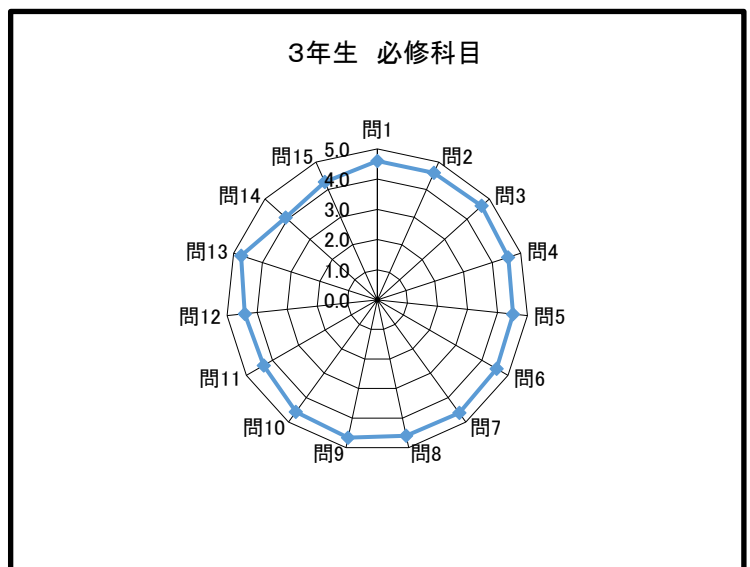

3年生 必修科目

問	回答					平均点	
	5	4	3	2	1		
1	63.8%	33.2%	2.7%	0.2%	0.3%	問1	4.6
2	65.8%	30.1%	3.3%	0.5%	0.2%	問2	4.6
3	68.5%	29.0%	2.1%	0.3%	0.2%	問3	4.7
4	62.6%	31.9%	4.5%	0.8%	0.3%	問4	4.6
5	61.4%	30.9%	6.3%	1.0%	0.3%	問5	4.5
6	63.5%	30.7%	4.6%	1.0%	0.2%	問6	4.6
7	67.0%	29.2%	3.4%	0.3%	0.1%	問7	4.6
8	66.7%	27.7%	4.8%	0.7%	0.2%	問8	4.6
9	69.5%	27.7%	2.4%	0.3%	0.1%	問9	4.7
10	63.7%	31.8%	3.8%	0.6%	0.2%	問10	4.6
11	46.7%	42.6%	8.6%	1.7%	0.3%	問11	4.3
12	51.6%	38.9%	8.8%	0.6%	0.1%	問12	4.4
13	76.8%	20.6%	2.4%	0.1%	0.1%	問13	4.7
14	36.8%	39.3%	20.1%	2.8%	1.0%	問14	4.1
15	45.1%	39.4%	14.1%	1.1%	0.3%	問15	4.3