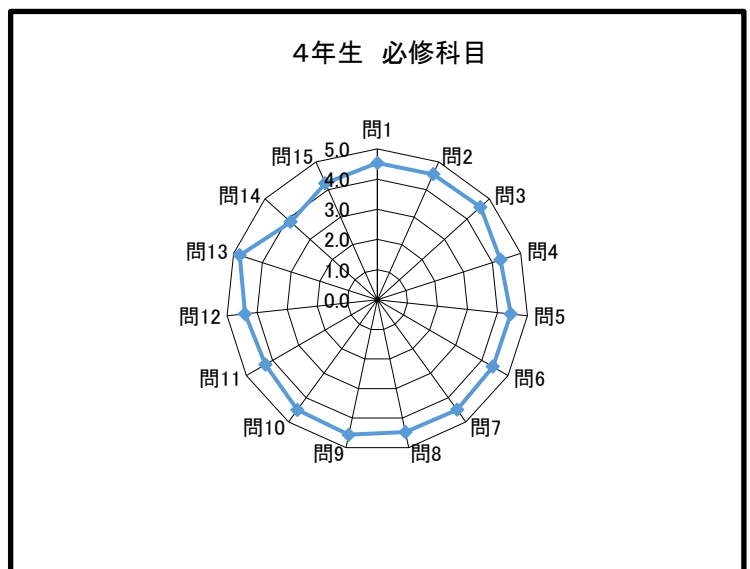

4年生 必修科目

問	回答						平均点
	5	4	3	2	1		
1	60.0%	33.9%	5.7%	0.4%	0.0%	問1	4.5
2	61.0%	34.3%	4.0%	0.8%	0.0%	問2	4.6
3	64.4%	31.1%	4.4%	0.2%	0.0%	問3	4.6
4	50.7%	34.1%	10.1%	4.4%	0.8%	問4	4.3
5	56.0%	34.9%	7.4%	1.4%	0.4%	問5	4.4
6	53.9%	35.0%	10.1%	1.0%	0.0%	問6	4.4
7	57.8%	34.7%	6.7%	0.8%	0.0%	問7	4.5
8	59.8%	30.5%	7.9%	1.2%	0.6%	問8	4.5
9	62.8%	31.1%	5.5%	0.6%	0.0%	問9	4.6
10	57.4%	35.6%	6.3%	0.4%	0.2%	問10	4.5
11	44.4%	41.8%	11.9%	1.4%	0.6%	問11	4.3
12	52.7%	36.2%	10.5%	0.2%	0.4%	問12	4.4
13	82.1%	14.5%	3.4%	0.0%	0.0%	問13	4.8
14	30.9%	34.7%	25.9%	6.3%	2.2%	問14	3.9
15	43.6%	39.6%	14.1%	2.0%	0.8%	問15	4.2