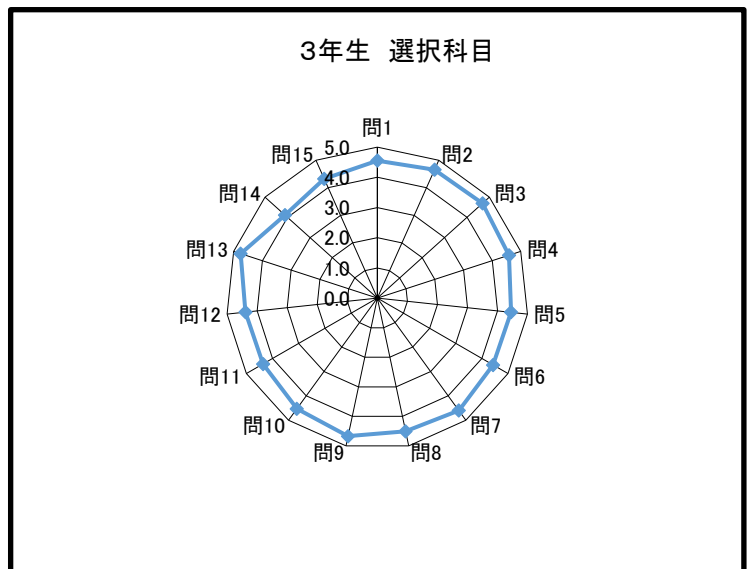

3年生 選択科目

問	回答						平均点
	5	4	3	2	1		
1	61.4%	33.5%	4.5%	0.0%	0.6%	問1	4.6
2	69.3%	28.4%	1.7%	0.0%	0.6%	問2	4.7
3	72.2%	26.1%	1.1%	0.0%	0.6%	問3	4.7
4	64.2%	31.8%	3.4%	0.0%	0.6%	問4	4.6
5	57.4%	33.0%	8.0%	1.1%	0.6%	問5	4.5
6	56.3%	32.4%	9.7%	1.1%	0.6%	問6	4.4
7	65.9%	29.5%	3.4%	0.6%	0.6%	問7	4.6
8	60.2%	31.8%	6.8%	0.6%	0.6%	問8	4.5
9	70.5%	27.3%	1.7%	0.0%	0.6%	問9	4.7
10	60.2%	34.1%	4.5%	0.6%	0.6%	問10	4.5
11	50.0%	39.8%	8.0%	1.7%	0.6%	問11	4.4
12	52.8%	35.2%	10.2%	1.1%	0.6%	問12	4.4
13	78.4%	19.9%	1.1%	0.0%	0.6%	問13	4.8
14	40.9%	35.8%	18.8%	2.8%	1.7%	問14	4.1
15	48.6%	36.6%	14.3%	0.0%	0.6%	問15	4.3