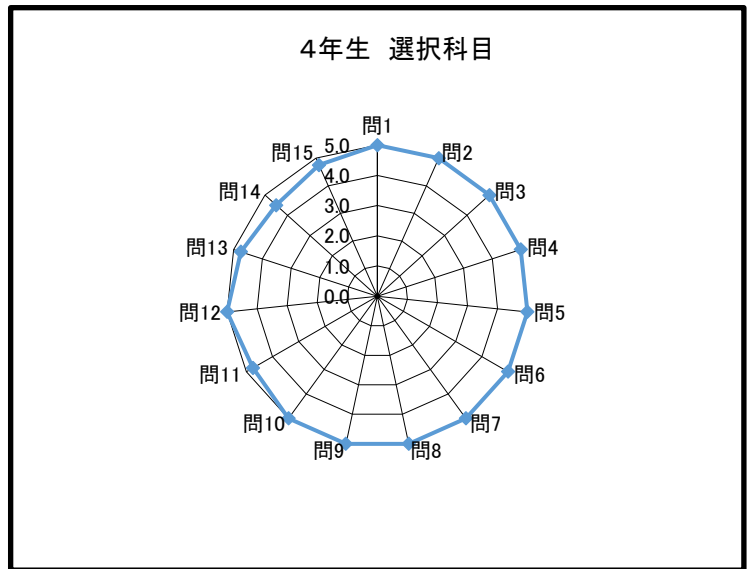

4年生 選択科目

問	回答						平均点
	5	4	3	2	1		
1	100.0%	0.0%	0.0%	0.0%	0.0%	問1	5.0
2	100.0%	0.0%	0.0%	0.0%	0.0%	問2	5.0
3	100.0%	0.0%	0.0%	0.0%	0.0%	問3	5.0
4	100.0%	0.0%	0.0%	0.0%	0.0%	問4	5.0
5	100.0%	0.0%	0.0%	0.0%	0.0%	問5	5.0
6	100.0%	0.0%	0.0%	0.0%	0.0%	問6	5.0
7	100.0%	0.0%	0.0%	0.0%	0.0%	問7	5.0
8	100.0%	0.0%	0.0%	0.0%	0.0%	問8	5.0
9	100.0%	0.0%	0.0%	0.0%	0.0%	問9	5.0
10	100.0%	0.0%	0.0%	0.0%	0.0%	問10	5.0
11	75.0%	25.0%	0.0%	0.0%	0.0%	問11	4.8
12	100.0%	0.0%	0.0%	0.0%	0.0%	問12	5.0
13	75.0%	25.0%	0.0%	0.0%	0.0%	問13	4.8
14	75.0%	0.0%	25.0%	0.0%	0.0%	問14	4.5
15	75.0%	25.0%	0.0%	0.0%	0.0%	問15	4.8