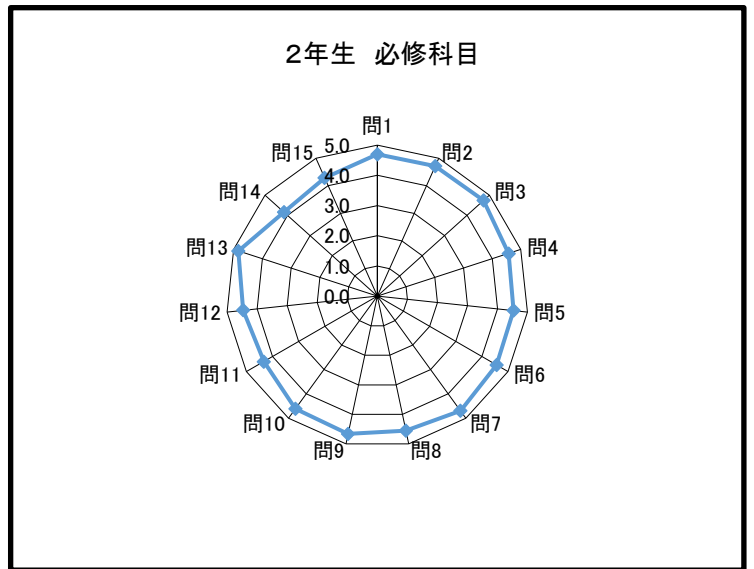

2年生 必修科目

問	回答						平均点
	5	4	3	2	1		
1	72.7%	25.0%	1.9%	0.4%	0.1%	問1	4.7
2	73.7%	24.0%	2.0%	0.3%	0.1%	問2	4.7
3	76.2%	21.5%	2.0%	0.1%	0.1%	問3	4.7
4	66.9%	25.4%	6.1%	1.0%	0.5%	問4	4.6
5	64.8%	26.9%	6.1%	1.8%	0.5%	問5	4.5
6	66.6%	25.8%	5.7%	1.2%	0.7%	問6	4.6
7	73.2%	23.5%	2.8%	0.5%	0.1%	問7	4.7
8	67.0%	24.6%	5.4%	2.0%	0.9%	問8	4.5
9	71.4%	23.9%	4.0%	0.5%	0.1%	問9	4.7
10	67.3%	27.4%	4.5%	0.8%	0.1%	問10	4.6
11	50.2%	37.0%	9.4%	2.6%	0.7%	問11	4.3
12	57.7%	33.7%	6.6%	1.8%	0.3%	問12	4.5
13	86.8%	10.7%	2.0%	0.4%	0.1%	問13	4.8
14	42.7%	37.1%	14.6%	4.0%	1.7%	問14	4.2
15	49.6%	35.1%	10.9%	3.1%	1.3%	問15	4.3