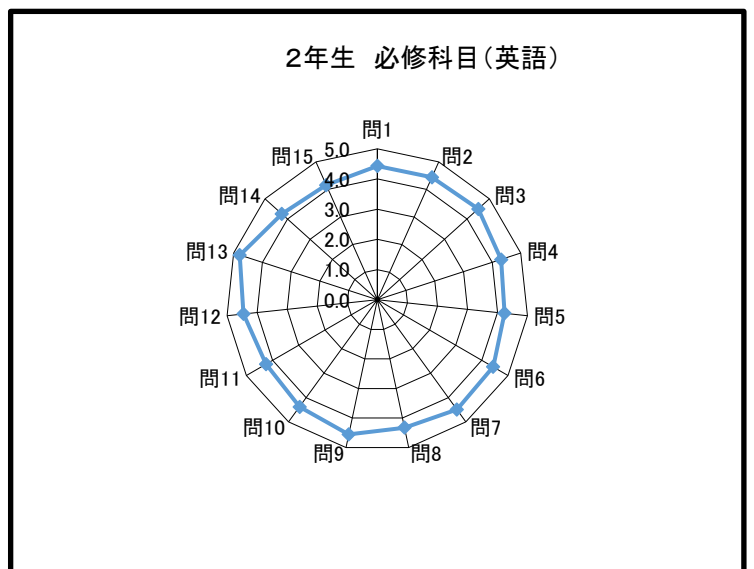

2年生 必修科目 (英語)

問	回答						平均点
	5	4	3	2	1		
1	57.6%	31.2%	7.8%	3.4%	0.0%	問1	4.4
2	60.8%	27.4%	7.8%	3.4%	0.7%	問2	4.4
3	61.9%	28.9%	6.3%	2.9%	0.0%	問3	4.5
4	52.7%	30.9%	11.7%	4.3%	0.4%	問4	4.3
5	52.2%	26.9%	14.6%	4.9%	1.3%	問5	4.2
6	60.8%	25.8%	10.1%	2.7%	0.7%	問6	4.4
7	61.4%	28.7%	7.6%	1.8%	0.4%	問7	4.5
8	56.6%	26.7%	10.8%	4.3%	1.6%	問8	4.3
9	67.6%	23.1%	6.7%	2.0%	0.4%	問9	4.6
10	53.7%	34.4%	8.8%	2.2%	0.9%	問10	4.4
11	46.8%	35.4%	14.6%	2.7%	0.5%	問11	4.3
12	56.3%	34.5%	7.7%	1.6%	0.0%	問12	4.5
13	82.9%	13.3%	3.6%	0.2%	0.0%	問13	4.8
14	47.4%	34.5%	14.7%	2.5%	0.9%	問14	4.3
15	45.0%	34.2%	14.2%	4.7%	1.9%	問15	4.2