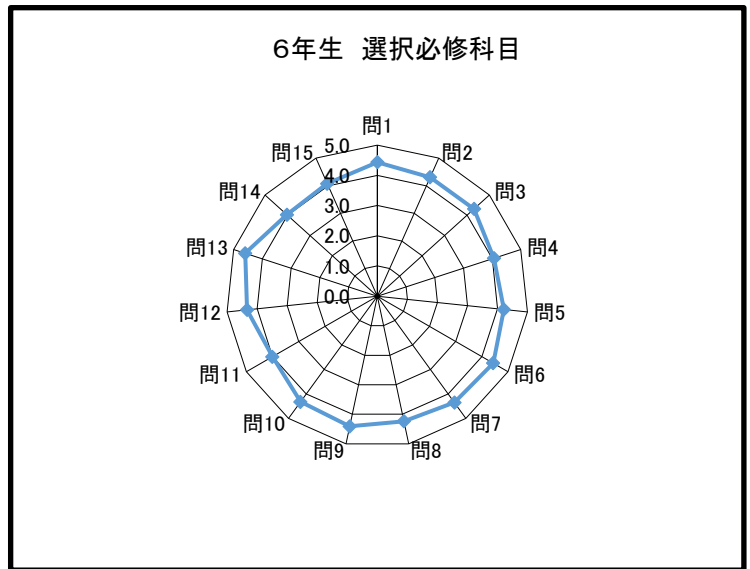

6年生 選択必修科目

問	回答						平均点
	5	4	3	2	1		
1	54.1%	36.9%	7.2%	1.8%	0.0%	問1	4.4
2	55.0%	27.0%	11.7%	6.3%	0.0%	問2	4.3
3	45.9%	41.4%	10.8%	1.8%	0.0%	問3	4.3
4	36.9%	37.8%	19.8%	5.4%	0.0%	問4	4.1
5	46.8%	35.1%	11.7%	5.4%	0.9%	問5	4.2
6	55.9%	36.0%	3.6%	4.5%	0.0%	問6	4.4
7	51.4%	35.1%	10.8%	2.7%	0.0%	問7	4.4
8	46.8%	34.2%	14.4%	4.5%	0.0%	問8	4.2
9	54.1%	35.1%	9.0%	0.9%	0.9%	問9	4.4
10	46.8%	40.5%	10.8%	1.8%	0.0%	問10	4.3
11	32.1%	47.7%	11.0%	7.3%	1.8%	問11	4.0
12	47.7%	40.4%	9.2%	2.8%	0.0%	問12	4.3
13	67.9%	24.8%	6.4%	0.9%	0.0%	問13	4.6
14	28.4%	48.6%	20.2%	2.8%	0.0%	問14	4.0
15	30.5%	51.4%	14.3%	2.9%	1.0%	問15	4.1