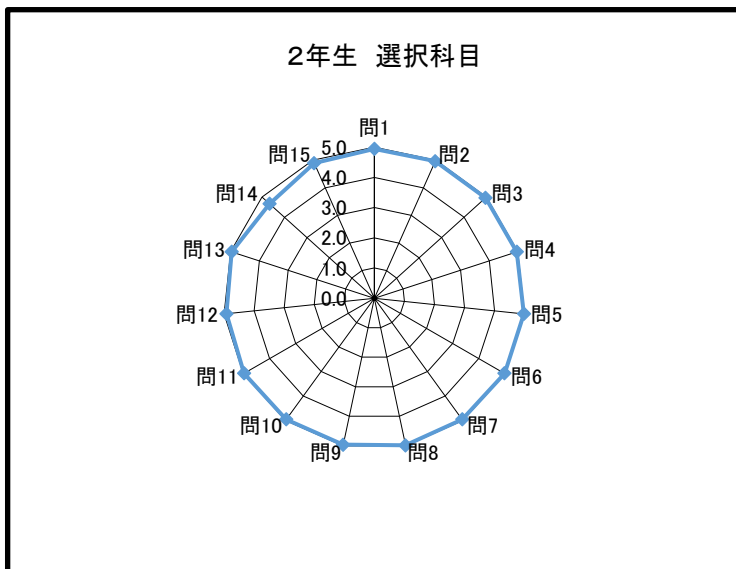

2年生 選択科目

問	回答						平均点
	5	4	3	2	1		
1	94.1%	5.9%	0.0%	0.0%	0.0%	問1	4.9
2	96.1%	3.9%	0.0%	0.0%	0.0%	問2	5.0
3	96.1%	3.9%	0.0%	0.0%	0.0%	問3	5.0
4	96.1%	3.9%	0.0%	0.0%	0.0%	問4	5.0
5	98.0%	2.0%	0.0%	0.0%	0.0%	問5	5.0
6	98.0%	2.0%	0.0%	0.0%	0.0%	問6	5.0
7	96.1%	3.9%	0.0%	0.0%	0.0%	問7	5.0
8	98.0%	2.0%	0.0%	0.0%	0.0%	問8	5.0
9	96.1%	3.9%	0.0%	0.0%	0.0%	問9	5.0
10	96.1%	3.9%	0.0%	0.0%	0.0%	問10	5.0
11	98.0%	2.0%	0.0%	0.0%	0.0%	問11	5.0
12	94.1%	3.9%	2.0%	0.0%	0.0%	問12	4.9
13	96.1%	3.9%	0.0%	0.0%	0.0%	問13	5.0
14	78.4%	13.7%	5.9%	0.0%	2.0%	問14	4.7
15	91.7%	6.3%	2.1%	0.0%	0.0%	問15	4.9