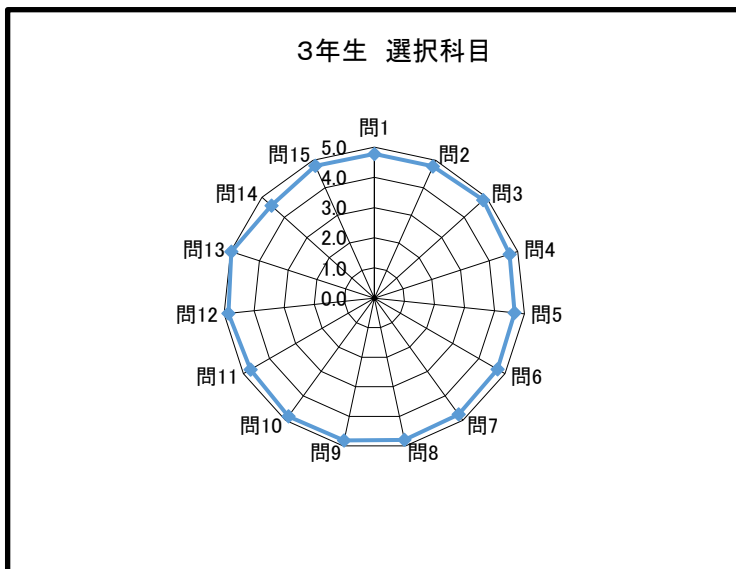

3年生 選択科目

問	回答						平均点
	5	4	3	2	1		
1	79.6%	18.4%	2.0%	0.0%	0.0%	問1	4.8
2	79.6%	18.4%	2.0%	0.0%	0.0%	問2	4.8
3	85.7%	14.3%	0.0%	0.0%	0.0%	問3	4.9
4	77.1%	16.7%	6.3%	0.0%	0.0%	問4	4.7
5	73.5%	20.4%	6.1%	0.0%	0.0%	問5	4.7
6	75.0%	20.8%	4.2%	0.0%	0.0%	問6	4.7
7	83.7%	8.2%	8.2%	0.0%	0.0%	問7	4.8
8	85.7%	8.2%	6.1%	0.0%	0.0%	問8	4.8
9	81.6%	18.4%	0.0%	0.0%	0.0%	問9	4.8
10	83.7%	16.3%	0.0%	0.0%	0.0%	問10	4.8
11	75.0%	22.9%	2.1%	0.0%	0.0%	問11	4.7
12	85.4%	14.6%	0.0%	0.0%	0.0%	問12	4.9
13	97.9%	2.1%	0.0%	0.0%	0.0%	問13	5.0
14	66.7%	27.1%	4.2%	2.1%	0.0%	問14	4.6
15	81.3%	16.7%	2.1%	0.0%	0.0%	問15	4.8