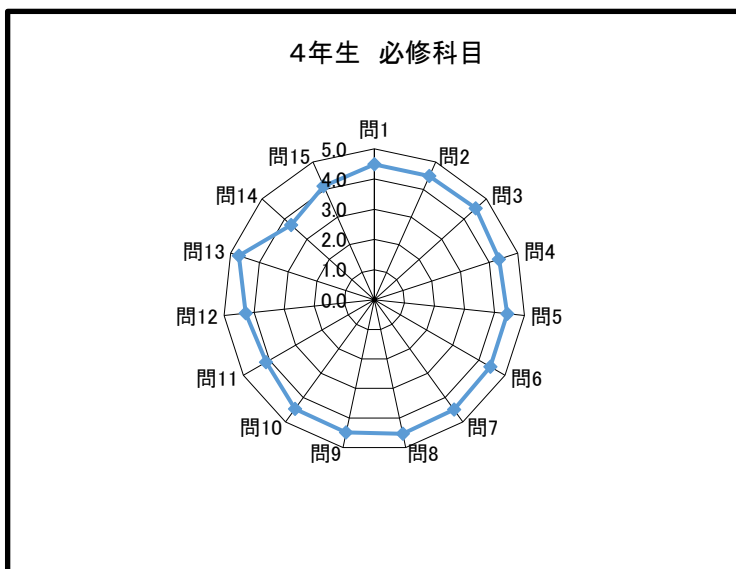

4年生 必修科目

問	回答						平均点
	5	4	3	2	1		
1	55.2%	39.0%	5.2%	0.5%	0.2%	問1	4.5
2	56.4%	36.9%	5.7%	0.7%	0.3%	問2	4.5
3	59.3%	35.0%	4.9%	0.6%	0.2%	問3	4.5
4	49.9%	37.7%	9.8%	2.0%	0.6%	問4	4.3
5	54.6%	35.6%	8.2%	1.1%	0.5%	問5	4.4
6	55.1%	34.6%	9.0%	1.0%	0.2%	問6	4.4
7	57.6%	35.6%	6.0%	0.6%	0.3%	問7	4.5
8	60.4%	33.7%	4.9%	0.7%	0.2%	問8	4.5
9	56.5%	37.0%	5.8%	0.5%	0.3%	問9	4.5
10	54.7%	37.8%	6.4%	0.8%	0.3%	問10	4.5
11	34.8%	47.2%	14.9%	2.7%	0.4%	問11	4.1
12	42.2%	44.4%	12.4%	1.0%	0.0%	問12	4.3
13	77.3%	17.3%	5.0%	0.5%	0.0%	問13	4.7
14	20.6%	40.3%	28.7%	9.1%	1.2%	問14	3.7
15	35.5%	44.8%	17.0%	2.3%	0.5%	問15	4.1