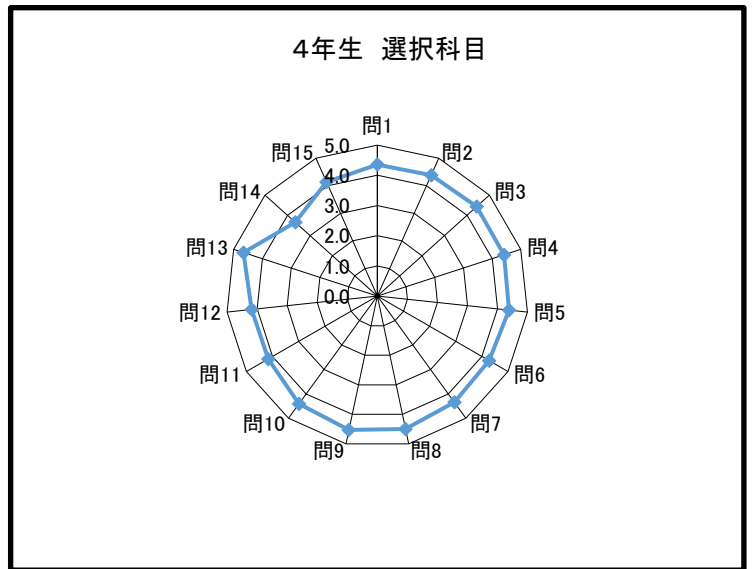

4年生 選択科目

問	回答						平均点
	5	4	3	2	1		
1	47.5%	41.7%	9.8%	1.1%	0.0%	問1	4.4
2	51.4%	37.7%	9.1%	1.8%	0.0%	問2	4.4
3	52.0%	40.0%	7.3%	0.7%	0.0%	問3	4.4
4	52.2%	37.6%	9.9%	0.4%	0.0%	問4	4.4
5	50.7%	38.3%	10.2%	0.4%	0.4%	問5	4.4
6	46.0%	37.6%	14.6%	1.5%	0.4%	問6	4.3
7	52.9%	31.4%	13.5%	1.5%	0.7%	問7	4.3
8	58.8%	32.8%	7.7%	0.7%	0.0%	問8	4.5
9	59.7%	33.3%	7.0%	0.0%	0.0%	問9	4.5
10	52.9%	35.7%	11.0%	0.4%	0.0%	問10	4.4
11	35.7%	46.3%	16.9%	1.1%	0.0%	問11	4.2
12	39.3%	41.5%	17.3%	1.5%	0.4%	問12	4.2
13	75.4%	16.2%	7.4%	1.1%	0.0%	問13	4.7
14	21.0%	37.9%	30.1%	7.4%	3.7%	問14	3.7
15	39.0%	38.3%	20.1%	2.3%	0.4%	問15	4.1