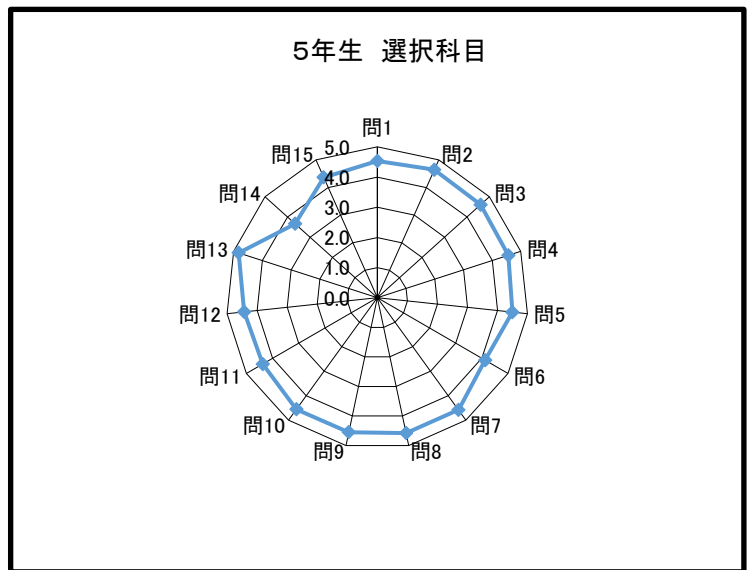

5年生 選択科目

問	回答						平均点
	5	4	3	2	1		
1	56.3%	42.2%	0.0%	1.6%	0.0%	問1	4.5
2	67.2%	29.7%	3.1%	0.0%	0.0%	問2	4.6
3	65.6%	29.7%	4.7%	0.0%	0.0%	問3	4.6
4	59.4%	37.5%	3.1%	0.0%	0.0%	問4	4.6
5	56.3%	39.1%	3.1%	1.6%	0.0%	問5	4.5
6	37.5%	42.2%	17.2%	1.6%	1.6%	問6	4.1
7	60.9%	35.9%	3.1%	0.0%	0.0%	問7	4.6
8	60.9%	35.9%	3.1%	0.0%	0.0%	問8	4.6
9	59.4%	37.5%	1.6%	1.6%	0.0%	問9	4.5
10	59.4%	39.1%	0.0%	1.6%	0.0%	問10	4.6
11	44.4%	49.2%	6.3%	0.0%	0.0%	問11	4.4
12	52.4%	38.1%	9.5%	0.0%	0.0%	問12	4.4
13	84.1%	14.3%	1.6%	0.0%	0.0%	問13	4.8
14	27.0%	31.7%	27.0%	9.5%	4.8%	問14	3.7
15	49.2%	41.3%	6.3%	3.2%	0.0%	問15	4.4