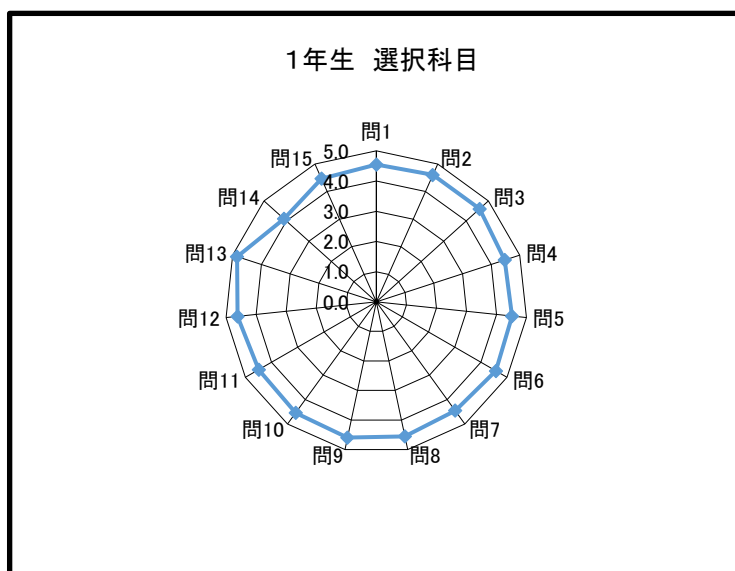

1年生 選択科目

問	回答						平均点
	5	4	3	2	1		
1	59.6%	36.3%	3.5%	0.3%	0.3%	問1	4.5
2	64.3%	32.5%	2.3%	0.6%	0.3%	問2	4.6
3	65.1%	30.4%	3.8%	0.4%	0.1%	問3	4.6
4	59.0%	32.3%	6.6%	1.5%	0.6%	問4	4.5
5	62.8%	29.0%	6.3%	1.3%	0.6%	問5	4.5
6	63.6%	30.8%	5.0%	0.4%	0.1%	問6	4.6
7	59.4%	28.5%	10.4%	1.0%	0.6%	問7	4.5
8	65.0%	27.6%	5.3%	1.8%	0.3%	問8	4.6
9	66.4%	28.3%	4.1%	0.6%	0.6%	問9	4.6
10	62.3%	31.1%	5.4%	0.7%	0.4%	問10	4.5
11	57.1%	35.9%	5.9%	0.7%	0.3%	問11	4.5
12	66.2%	29.9%	3.4%	0.4%	0.1%	問12	4.6
13	86.2%	12.5%	1.0%	0.3%	0.0%	問13	4.8
14	39.2%	39.3%	16.6%	3.1%	1.8%	問14	4.1
15	55.9%	36.0%	7.3%	0.5%	0.5%	問15	4.5