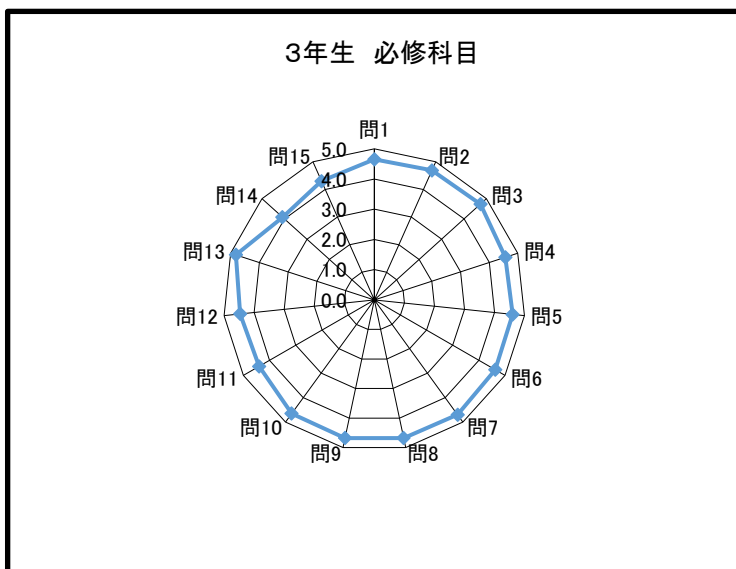

3年生 必修科目

問	回答						平均点
	5	4	3	2	1		
1	67.8%	29.8%	2.1%	0.2%	0.0%	問1	4.7
2	71.3%	26.9%	1.7%	0.1%	0.0%	問2	4.7
3	74.8%	24.0%	1.0%	0.2%	0.1%	問3	4.7
4	64.5%	29.4%	4.7%	1.4%	0.1%	問4	4.6
5	67.9%	26.4%	4.5%	0.8%	0.3%	問5	4.6
6	68.7%	26.6%	3.9%	0.9%	0.0%	問6	4.6
7	72.7%	25.1%	1.8%	0.4%	0.0%	問7	4.7
8	71.8%	24.5%	3.2%	0.5%	0.0%	問8	4.7
9	70.8%	26.6%	2.3%	0.2%	0.0%	問9	4.7
10	69.2%	27.6%	2.7%	0.5%	0.0%	問10	4.7
11	50.2%	41.4%	7.2%	1.0%	0.2%	問11	4.4
12	54.9%	37.1%	7.2%	0.8%	0.0%	問12	4.5
13	84.2%	13.8%	1.7%	0.2%	0.2%	問13	4.8
14	38.4%	38.7%	17.8%	3.9%	1.2%	問14	4.1
15	47.7%	37.4%	13.0%	1.5%	0.5%	問15	4.3