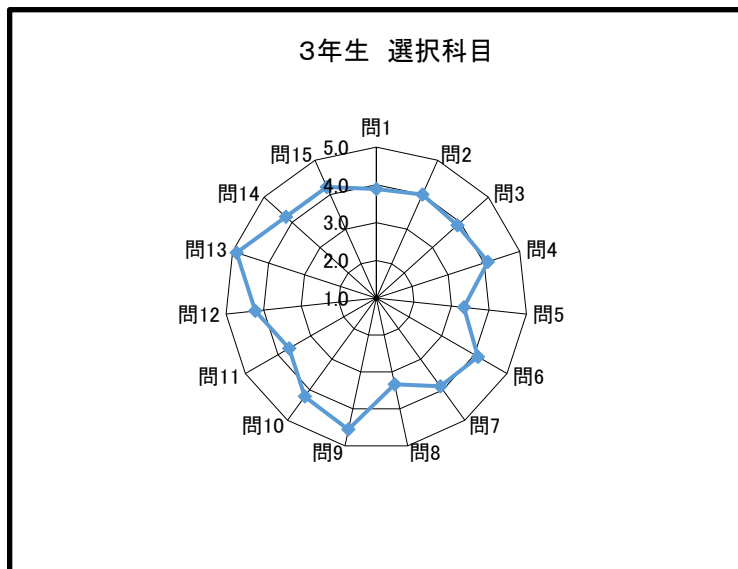

3年生 選択科目

問	回答						平均点
	5	4	3	2	1		
1	0.0%	88.9%	11.1%	0.0%	0.0%	問1	3.9
2	22.2%	55.6%	22.2%	0.0%	0.0%	問2	4.0
3	22.2%	44.4%	33.3%	0.0%	0.0%	問3	3.9
4	44.4%	22.2%	33.3%	0.0%	0.0%	問4	4.1
5	11.1%	22.2%	55.6%	11.1%	0.0%	問5	3.3
6	11.1%	88.9%	0.0%	0.0%	0.0%	問6	4.1
7	22.2%	44.4%	33.3%	0.0%	0.0%	問7	3.9
8	11.1%	22.2%	55.6%	11.1%	0.0%	問8	3.3
9	55.6%	44.4%	0.0%	0.0%	0.0%	問9	4.6
10	22.2%	77.8%	0.0%	0.0%	0.0%	問10	4.2
11	11.1%	44.4%	44.4%	0.0%	0.0%	問11	3.7
12	22.2%	77.8%	0.0%	0.0%	0.0%	問12	4.2
13	88.9%	11.1%	0.0%	0.0%	0.0%	問13	4.9
14	44.4%	33.3%	22.2%	0.0%	0.0%	問14	4.2
15	33.3%	55.6%	11.1%	0.0%	0.0%	問15	4.2