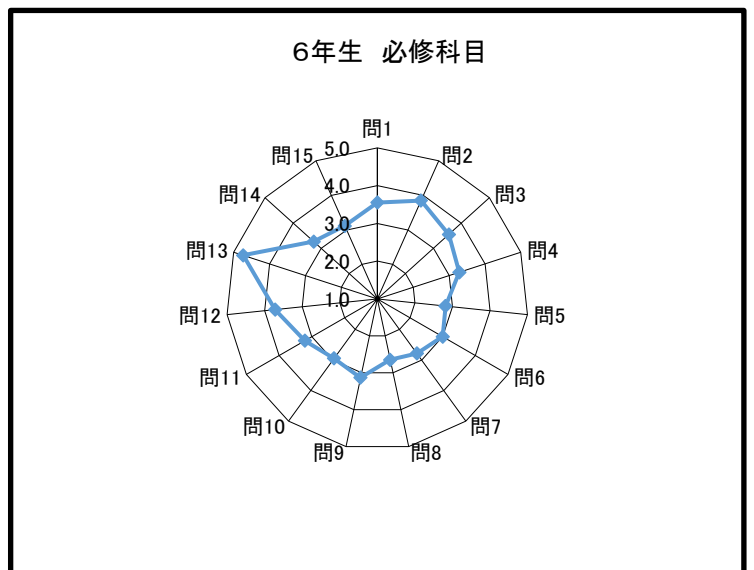

6年生 必修科目

問	回答						平均点
	5	4	3	2	1		
1	11.7%	48.3%	26.7%	10.0%	3.3%	問1	3.6
2	20.0%	58.3%	11.7%	6.7%	3.3%	問2	3.9
3	15.0%	51.7%	15.0%	10.0%	8.3%	問3	3.6
4	6.7%	41.7%	31.7%	13.3%	6.7%	問4	3.3
5	10.0%	18.3%	28.3%	30.0%	13.3%	問5	2.8
6	8.3%	33.3%	23.3%	20.0%	15.0%	問6	3.0
7	8.3%	21.7%	30.0%	20.0%	20.0%	問7	2.8
8	3.3%	11.7%	55.0%	6.7%	23.3%	問8	2.7
9	10.0%	30.0%	33.3%	16.7%	10.0%	問9	3.1
10	8.3%	30.0%	25.0%	21.7%	15.0%	問10	3.0
11	3.3%	38.3%	40.0%	13.3%	5.0%	問11	3.2
12	21.7%	45.0%	20.0%	10.0%	3.3%	問12	3.7
13	0.0%	20.0%	3.3%	0.0%	76.7%	問13	4.7
14	8.3%	35.0%	30.0%	15.0%	8.3%	問14	3.3
15	13.3%	31.7%	36.7%	10.0%	8.3%	問15	3.1