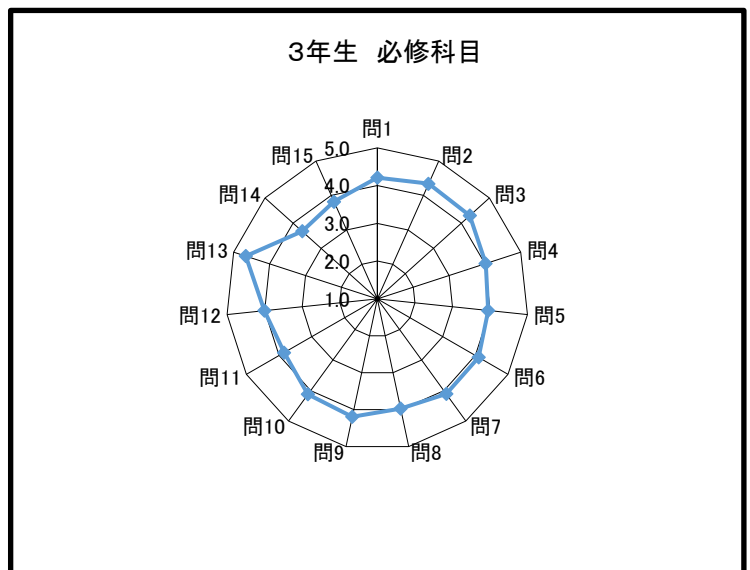

3年生 必修科目

問	回答						平均点
	5	4	3	2	1		
1	30.3%	61.1%	8.0%	0.6%	0.0%	問1	4.2
2	39.8%	55.1%	4.4%	0.8%	0.0%	問2	4.3
3	40.0%	51.8%	6.3%	1.8%	0.1%	問3	4.3
4	24.2%	56.7%	15.9%	3.0%	0.1%	問4	4.0
5	27.9%	47.0%	19.3%	4.3%	1.5%	問5	4.0
6	30.9%	52.1%	13.8%	2.4%	0.8%	問6	4.1
7	30.3%	52.9%	14.8%	1.4%	0.6%	問7	4.1
8	28.7%	48.0%	17.7%	3.5%	2.1%	問8	4.0
9	35.0%	51.3%	12.4%	0.8%	0.6%	問9	4.2
10	28.8%	58.3%	10.0%	2.5%	0.4%	問10	4.1
11	13.8%	59.7%	24.1%	2.4%	0.0%	問11	3.8
12	22.9%	56.8%	18.2%	2.1%	0.0%	問12	4.0
13	71.8%	23.0%	4.7%	0.5%	0.0%	問13	4.7
14	11.6%	50.1%	33.0%	4.7%	0.6%	問14	3.7
15	14.9%	55.8%	25.8%	3.3%	0.3%	問15	3.8