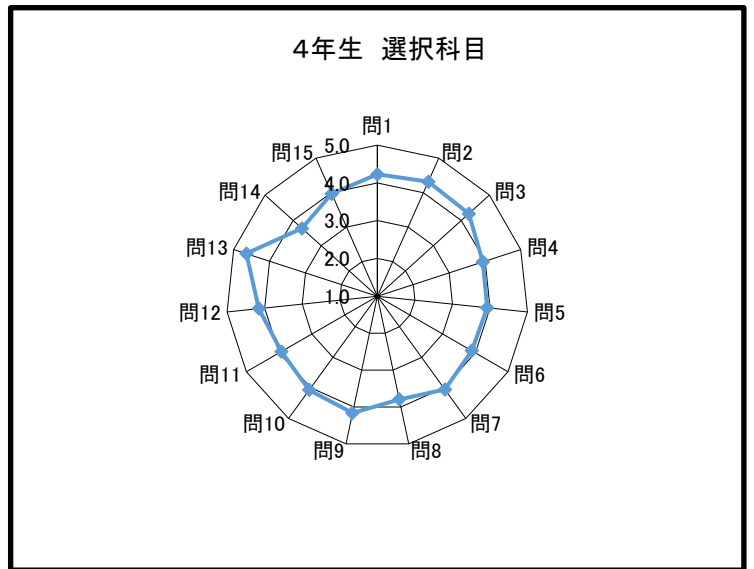

4年生 選択科目

問	回答						平均点
	5	4	3	2	1		
1	37.3%	52.5%	6.8%	2.7%	0.8%	問1	4.2
2	44.5%	46.8%	5.3%	3.0%	0.4%	問2	4.3
3	43.0%	45.6%	6.8%	4.2%	0.4%	問3	4.3
4	29.3%	49.0%	11.0%	7.6%	3.0%	問4	3.9
5	31.6%	41.4%	18.3%	5.7%	3.0%	問5	3.9
6	29.3%	42.2%	19.0%	7.6%	1.9%	問6	3.9
7	34.2%	44.5%	15.6%	3.8%	1.9%	問7	4.1
8	27.0%	36.1%	29.7%	3.8%	3.4%	問8	3.8
9	39.2%	43.3%	12.5%	4.6%	0.4%	問9	4.2
10	29.7%	54.0%	11.4%	3.4%	1.5%	問10	4.1
11	21.3%	56.3%	17.9%	3.8%	0.8%	問11	3.9
12	34.2%	50.6%	12.2%	2.3%	0.8%	問12	4.2
13	72.6%	20.5%	5.7%	1.1%	0.0%	問13	4.6
14	20.9%	40.7%	27.0%	8.4%	3.0%	問14	3.7
15	26.2%	51.3%	17.1%	3.8%	1.5%	問15	4.0