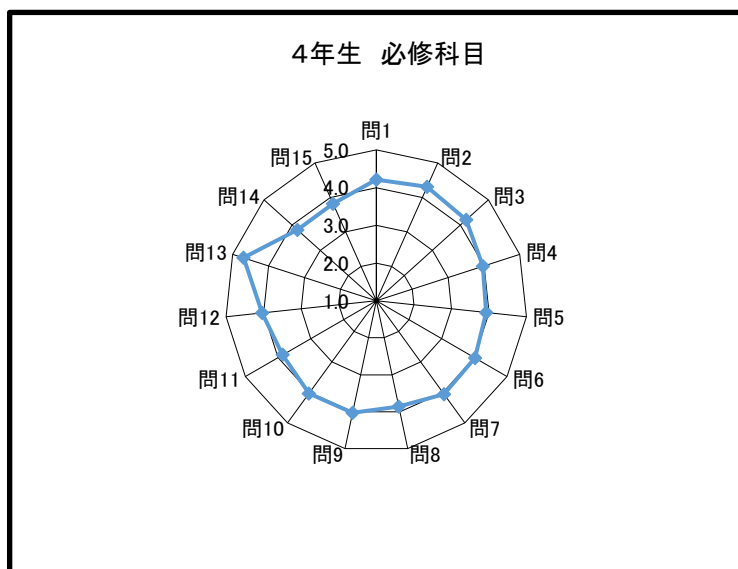

4年生 必修科目

問	回答						平均点
	5	4	3	2	1		
1	35.0%	54.0%	8.2%	2.6%	0.2%	問1	4.2
2	41.0%	50.7%	6.3%	1.8%	0.1%	問2	4.3
3	38.4%	48.1%	10.0%	3.1%	0.4%	問3	4.2
4	25.8%	50.9%	18.5%	4.2%	0.6%	問4	4.0
5	27.6%	46.9%	17.8%	5.9%	1.8%	問5	3.9
6	31.1%	48.2%	13.9%	5.4%	1.5%	問6	4.0
7	30.5%	50.3%	14.4%	3.8%	1.1%	問7	4.1
8	26.1%	42.5%	25.3%	3.8%	2.4%	問8	3.9
9	28.5%	52.6%	13.3%	4.6%	0.9%	問9	4.0
10	25.1%	57.7%	12.9%	3.7%	0.5%	問10	4.0
11	16.9%	58.0%	19.9%	4.5%	0.7%	問11	3.9
12	28.1%	52.8%	15.5%	2.4%	1.1%	問12	4.0
13	73.6%	22.7%	3.3%	0.3%	0.1%	問13	4.7
14	21.4%	47.8%	22.8%	6.1%	1.8%	問14	3.8
15	17.4%	53.9%	22.7%	4.9%	1.1%	問15	3.8