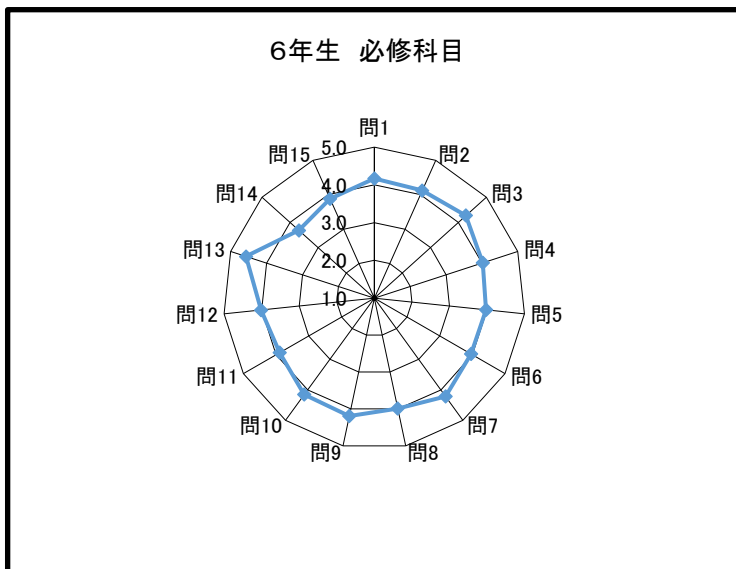

6年生 必修科目

問	回答						平均点
	5	4	3	2	1		
1	27.7%	62.7%	8.4%	1.2%	0.0%	問1	4.2
2	30.1%	55.4%	10.8%	3.6%	0.0%	問2	4.1
3	36.6%	54.9%	7.3%	1.2%	0.0%	問3	4.3
4	27.7%	48.2%	22.9%	1.2%	0.0%	問4	4.0
5	26.5%	47.0%	24.1%	2.4%	0.0%	問5	4.0
6	27.7%	45.8%	21.7%	4.8%	0.0%	問6	4.0
7	38.6%	45.8%	14.5%	1.2%	0.0%	問7	4.2
8	28.9%	48.2%	15.7%	7.2%	0.0%	問8	4.0
9	34.9%	50.6%	13.3%	1.2%	0.0%	問9	4.2
10	32.5%	50.6%	16.9%	0.0%	0.0%	問10	4.2
11	20.7%	48.8%	29.3%	1.2%	0.0%	問11	3.9
12	30.5%	41.5%	26.8%	1.2%	0.0%	問12	4.0
13	64.6%	28.0%	7.3%	0.0%	0.0%	問13	4.6
14	19.5%	35.4%	39.0%	6.1%	0.0%	問14	3.7
15	23.2%	43.9%	30.5%	2.4%	0.0%	問15	3.9