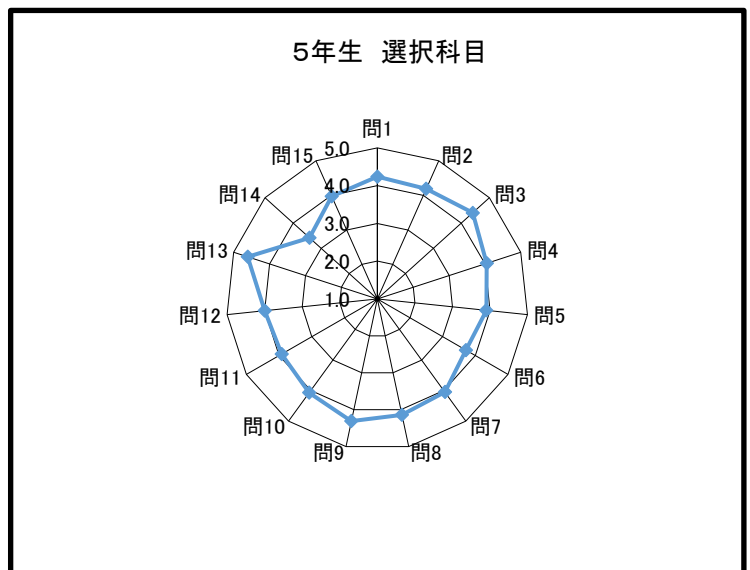

5年生 選択科目

問	回答						平均点
	5	4	3	2	1		
1	31.0%	61.9%	7.1%	0.0%	0.0%	問1	4.2
2	33.3%	57.1%	7.1%	0.0%	2.4%	問2	4.2
3	50.0%	40.5%	9.5%	0.0%	0.0%	問3	4.4
4	33.3%	42.9%	21.4%	0.0%	2.4%	問4	4.0
5	26.2%	47.6%	16.7%	9.5%	0.0%	問5	3.9
6	19.0%	47.6%	21.4%	9.5%	2.4%	問6	3.7
7	31.0%	50.0%	14.3%	2.4%	2.4%	問7	4.0
8	33.3%	50.0%	14.3%	2.4%	0.0%	問8	4.1
9	45.2%	40.5%	14.3%	0.0%	0.0%	問9	4.3
10	28.6%	52.4%	16.7%	2.4%	0.0%	問10	4.1
11	19.5%	56.1%	22.0%	2.4%	0.0%	問11	3.9
12	29.3%	41.5%	29.3%	0.0%	0.0%	問12	4.0
13	70.7%	19.5%	9.8%	0.0%	0.0%	問13	4.6
14	14.6%	31.7%	36.6%	14.6%	2.4%	問14	3.4
15	29.3%	41.5%	26.8%	2.4%	0.0%	問15	4.0