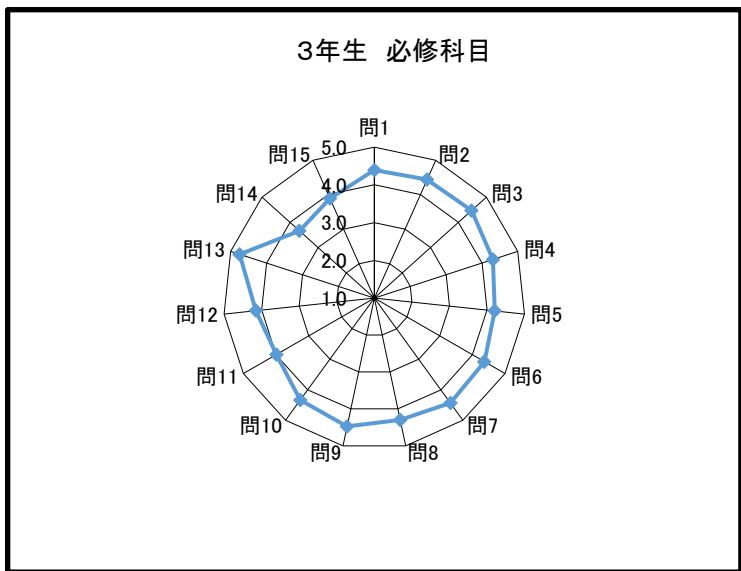

3年生 必修科目

問	回答						平均点
	5	4	3	2	1		
1	50.0%	41.4%	6.9%	1.3%	0.4%	問1	4.4
2	54.4%	37.6%	6.1%	1.4%	0.5%	問2	4.4
3	57.5%	34.2%	6.4%	1.4%	0.5%	問3	4.5
4	49.5%	36.6%	9.8%	3.2%	0.9%	問4	4.3
5	45.1%	37.5%	12.1%	3.7%	1.6%	問5	4.2
6	50.9%	38.1%	7.9%	2.8%	0.3%	問6	4.4
7	54.9%	36.2%	6.6%	1.9%	0.4%	問7	4.4
8	49.6%	35.3%	10.9%	3.3%	0.9%	問8	4.3
9	56.3%	36.4%	5.6%	1.5%	0.1%	問9	4.5
10	47.5%	41.8%	7.9%	2.1%	0.6%	問10	4.3
11	30.9%	44.6%	18.7%	4.3%	1.4%	問11	4.0
12	37.4%	44.5%	14.7%	2.5%	0.8%	問12	4.2
13	80.3%	16.0%	2.5%	0.7%	0.5%	問13	4.7
14	22.0%	36.4%	30.3%	8.7%	2.5%	問14	3.7
15	27.8%	41.3%	24.6%	4.4%	1.9%	問15	3.9