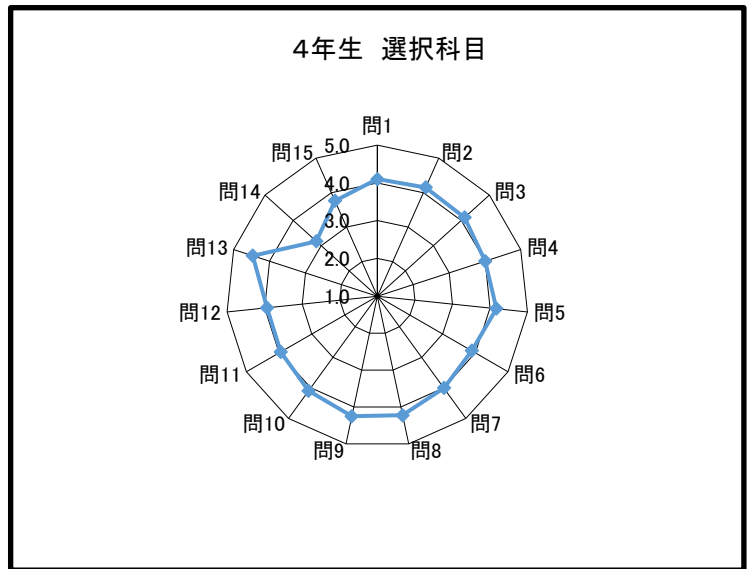

4年生 選択科目

問	回答						平均点
	5	4	3	2	1		
1	34.4%	48.7%	12.5%	1.8%	2.7%	問1	4.1
2	37.9%	46.0%	11.6%	2.2%	2.2%	問2	4.2
3	34.5%	48.9%	12.6%	1.8%	2.2%	問3	4.1
4	31.3%	48.2%	13.4%	4.0%	3.1%	問4	4.0
5	40.2%	43.3%	12.1%	2.7%	1.8%	問5	4.2
6	32.1%	36.6%	23.7%	3.6%	4.0%	問6	3.9
7	35.3%	40.2%	17.4%	4.0%	3.1%	問7	4.0
8	40.2%	46.4%	10.3%	1.8%	1.3%	問8	4.2
9	43.9%	41.7%	11.7%	0.9%	1.8%	問9	4.3
10	33.9%	49.1%	12.5%	1.8%	2.7%	問10	4.1
11	23.0%	53.2%	21.2%	1.8%	0.9%	問11	4.0
12	25.2%	49.5%	20.7%	2.7%	1.8%	問12	3.9
13	62.3%	26.0%	8.5%	2.2%	0.9%	問13	4.5
14	11.2%	29.1%	36.8%	11.2%	11.7%	問14	3.2
15	22.0%	45.3%	23.3%	5.8%	3.6%	問15	3.8