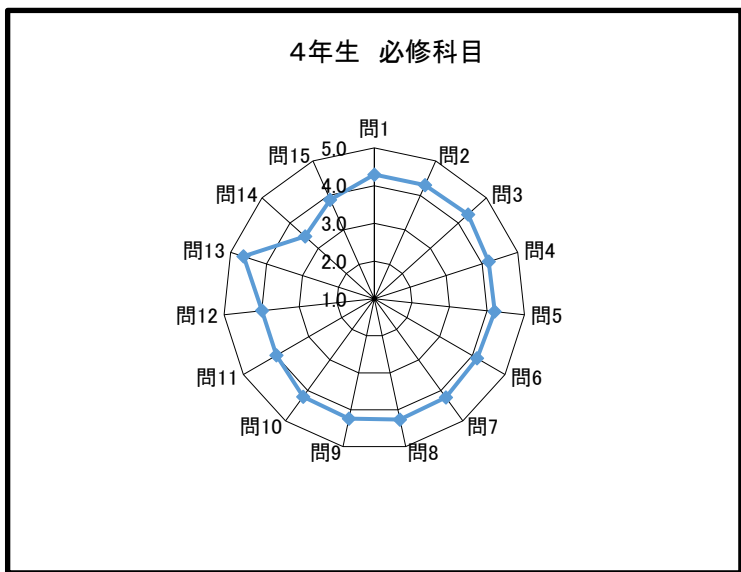

4年生 必修科目

問	回答						平均点
	5	4	3	2	1		
1	42.3%	47.8%	7.4%	1.9%	0.6%	問1	4.3
2	43.2%	46.4%	8.1%	1.5%	0.7%	問2	4.3
3	46.7%	43.6%	7.4%	1.8%	0.5%	問3	4.3
4	39.6%	44.9%	11.2%	3.3%	1.0%	問4	4.2
5	41.6%	43.0%	11.5%	2.8%	1.2%	問5	4.2
6	41.7%	38.9%	13.7%	4.0%	1.8%	問6	4.1
7	43.2%	41.1%	12.0%	2.8%	1.0%	問7	4.2
8	44.1%	42.5%	10.2%	2.4%	0.8%	問8	4.3
9	41.6%	44.4%	11.3%	1.9%	0.7%	問9	4.2
10	39.9%	45.6%	11.1%	2.2%	1.2%	問10	4.2
11	25.8%	52.2%	18.1%	3.2%	0.7%	問11	4.0
12	27.8%	48.4%	19.8%	3.1%	0.9%	問12	4.0
13	71.1%	22.8%	5.2%	0.7%	0.2%	問13	4.6
14	16.3%	36.1%	30.8%	11.9%	5.0%	問14	3.5
15	23.4%	48.9%	21.3%	4.4%	1.9%	問15	3.9