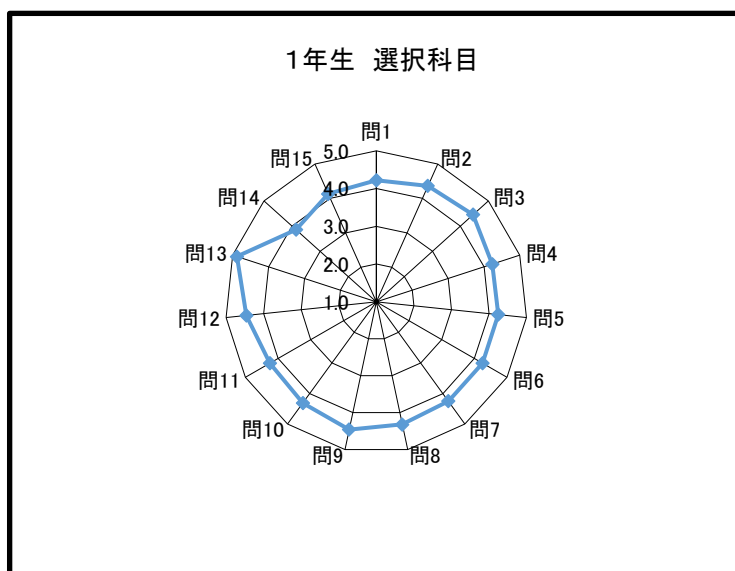

1年生 選択科目

問	回答						平均点
	5	4	3	2	1		
1	39.8%	45.3%	12.9%	1.5%	0.5%	問1	4.2
2	49.0%	40.5%	8.0%	2.5%	0.0%	問2	4.4
3	51.2%	43.8%	4.0%	1.0%	0.0%	問3	4.5
4	42.0%	42.5%	11.5%	4.0%	0.0%	問4	4.2
5	42.3%	44.8%	9.0%	4.0%	0.0%	問5	4.3
6	41.3%	44.3%	12.4%	2.0%	0.0%	問6	4.3
7	46.3%	37.3%	13.4%	1.5%	1.5%	問7	4.3
8	48.7%	38.7%	8.5%	3.5%	0.5%	問8	4.3
9	53.7%	39.8%	5.5%	1.0%	0.0%	問9	4.5
10	44.3%	45.3%	8.0%	2.5%	0.0%	問10	4.3
11	39.8%	46.8%	11.9%	1.5%	0.0%	問11	4.3
12	52.7%	41.3%	5.5%	0.5%	0.0%	問12	4.5
13	88.6%	10.9%	0.5%	0.0%	0.0%	問13	4.9
14	28.4%	37.3%	27.4%	5.5%	1.5%	問14	3.9
15	35.3%	46.8%	14.9%	2.0%	1.0%	問15	4.1