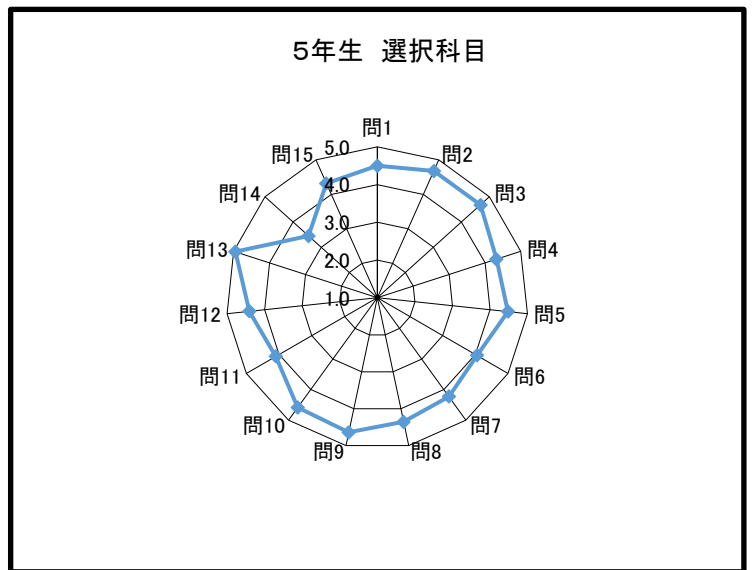

5年生 選択科目

問	回答						平均点
	5	4	3	2	1		
1	63.6%	22.7%	13.6%	0.0%	0.0%	問1	4.5
2	72.7%	22.7%	4.5%	0.0%	0.0%	問2	4.7
3	72.7%	22.7%	4.5%	0.0%	0.0%	問3	4.7
4	40.9%	54.5%	0.0%	4.5%	0.0%	問4	4.3
5	61.9%	28.6%	4.8%	4.8%	0.0%	問5	4.5
6	36.4%	45.5%	9.1%	4.5%	4.5%	問6	4.1
7	45.5%	40.9%	4.5%	9.1%	0.0%	問7	4.2
8	45.5%	45.5%	9.1%	0.0%	0.0%	問8	4.4
9	72.7%	18.2%	9.1%	0.0%	0.0%	問9	4.6
10	63.6%	31.8%	4.5%	0.0%	0.0%	問10	4.6
11	23.8%	66.7%	4.8%	4.8%	0.0%	問11	4.1
12	45.5%	50.0%	4.5%	0.0%	0.0%	問12	4.4
13	95.5%	4.5%	0.0%	0.0%	0.0%	問13	5.0
14	13.6%	27.3%	50.0%	9.1%	0.0%	問14	3.5
15	40.9%	50.0%	9.1%	0.0%	0.0%	問15	4.3