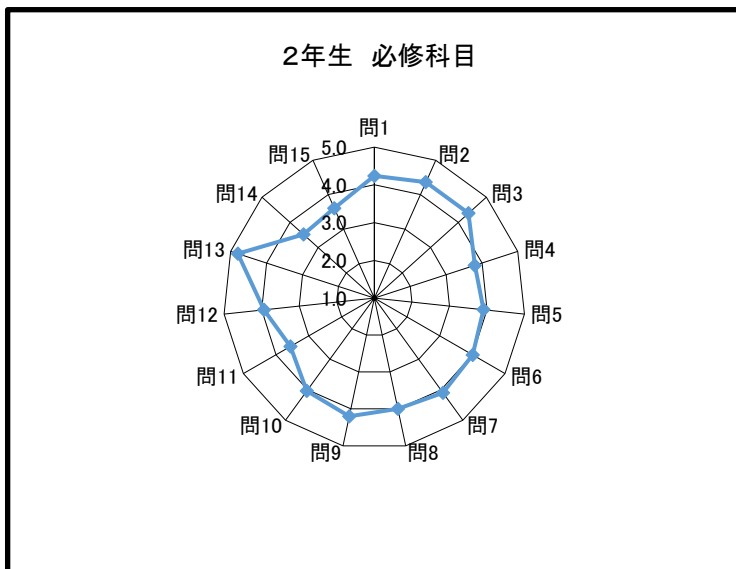

2年生 必修科目

問	回答						平均点
	5	4	3	2	1		
1	39.0%	48.2%	11.0%	1.8%	0.0%	問1	4.2
2	43.9%	48.2%	7.9%	0.0%	0.0%	問2	4.4
3	45.7%	45.1%	8.2%	0.9%	0.0%	問3	4.4
4	23.5%	47.0%	17.4%	10.4%	1.8%	問4	3.8
5	25.9%	50.3%	13.7%	8.8%	1.2%	問5	3.9
6	31.7%	47.0%	14.0%	5.5%	1.8%	問6	4.0
7	31.4%	52.4%	11.0%	4.9%	0.3%	問7	4.1
8	32.0%	47.3%	12.8%	4.9%	3.0%	問8	4.0
9	42.1%	41.5%	12.2%	3.0%	1.2%	問9	4.2
10	27.7%	54.9%	12.2%	4.0%	1.2%	問10	4.0
11	16.6%	41.7%	26.1%	12.6%	3.1%	問11	3.6
12	27.7%	47.0%	18.3%	5.5%	1.5%	問12	3.9
13	81.1%	17.7%	0.9%	0.3%	0.0%	問13	4.8
14	17.1%	41.8%	23.5%	11.6%	6.1%	問14	3.5
15	18.0%	42.1%	26.8%	8.8%	4.3%	問15	3.6