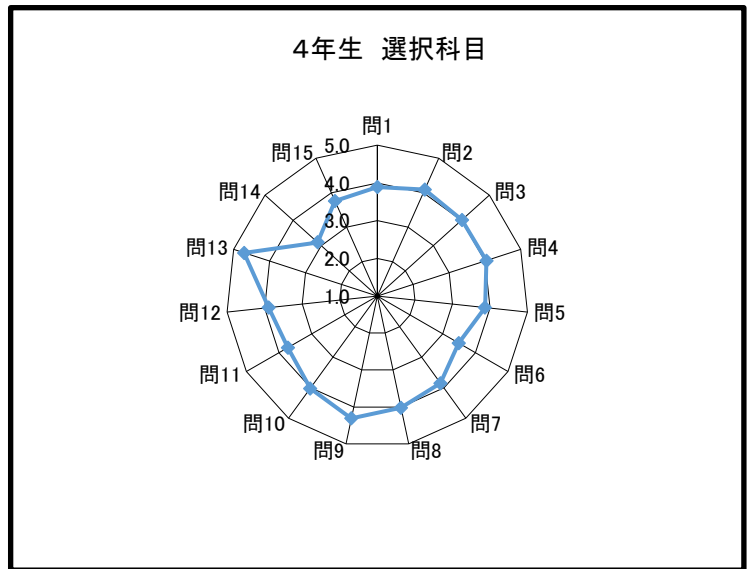

4年生 選択科目

問	回答						平均点
	5	4	3	2	1		
1	18.2%	56.4%	21.8%	3.6%	0.0%	問1	3.9
2	23.6%	65.5%	7.3%	3.6%	0.0%	問2	4.1
3	25.5%	52.7%	20.0%	1.8%	0.0%	問3	4.0
4	23.6%	58.2%	16.4%	1.8%	0.0%	問4	4.0
5	21.8%	50.9%	20.0%	7.3%	0.0%	問5	3.9
6	12.7%	40.0%	34.5%	9.1%	3.6%	問6	3.5
7	18.2%	54.5%	21.8%	5.5%	0.0%	問7	3.9
8	29.1%	52.7%	9.1%	9.1%	0.0%	問8	4.0
9	41.8%	49.1%	7.3%	1.8%	0.0%	問9	4.3
10	21.8%	58.2%	20.0%	0.0%	0.0%	問10	4.0
11	16.4%	47.3%	29.1%	7.3%	0.0%	問11	3.7
12	23.6%	47.3%	23.6%	5.5%	0.0%	問12	3.9
13	76.4%	18.2%	5.5%	0.0%	0.0%	問13	4.7
14	7.3%	25.5%	45.5%	16.4%	5.5%	問14	3.1
15	10.9%	60.0%	23.6%	5.5%	0.0%	問15	3.8