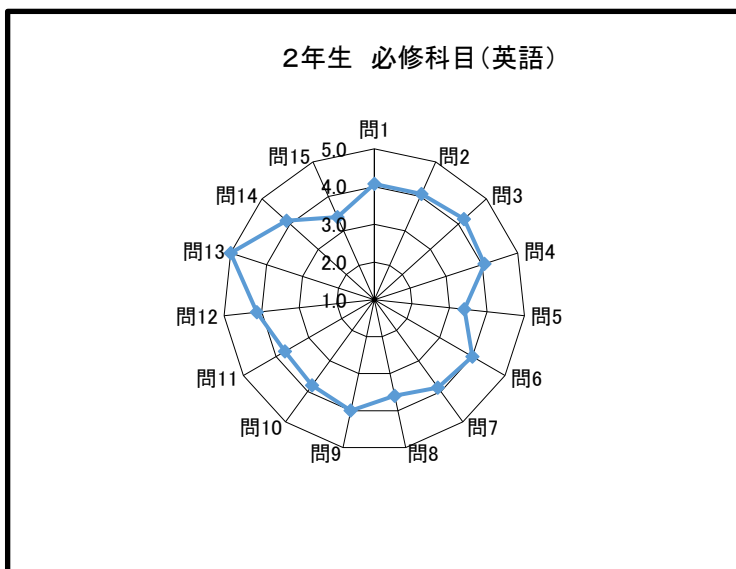

2年生 必修科目 (英語)

問	回答						平均点
	5	4	3	2	1		
1	26.7%	53.3%	20.0%	0.0%	0.0%	問1	4.1
2	40.0%	26.7%	33.3%	0.0%	0.0%	問2	4.1
3	26.7%	66.7%	6.7%	0.0%	0.0%	問3	4.2
4	40.0%	40.0%	6.7%	13.3%	0.0%	問4	4.1
5	20.0%	33.3%	13.3%	33.3%	0.0%	問5	3.4
6	33.3%	40.0%	20.0%	6.7%	0.0%	問6	4.0
7	33.3%	26.7%	33.3%	6.7%	0.0%	問7	3.9
8	26.7%	26.7%	26.7%	20.0%	0.0%	問8	3.6
9	20.0%	60.0%	20.0%	0.0%	0.0%	問9	4.0
10	26.7%	26.7%	46.7%	0.0%	0.0%	問10	3.8
11	26.7%	33.3%	26.7%	13.3%	0.0%	問11	3.7
12	33.3%	46.7%	20.0%	0.0%	0.0%	問12	4.1
13	100.0%	0.0%	0.0%	0.0%	0.0%	問13	5.0
14	40.0%	46.7%	0.0%	13.3%	0.0%	問14	4.1
15	26.7%	20.0%	26.7%	20.0%	6.7%	問15	3.4