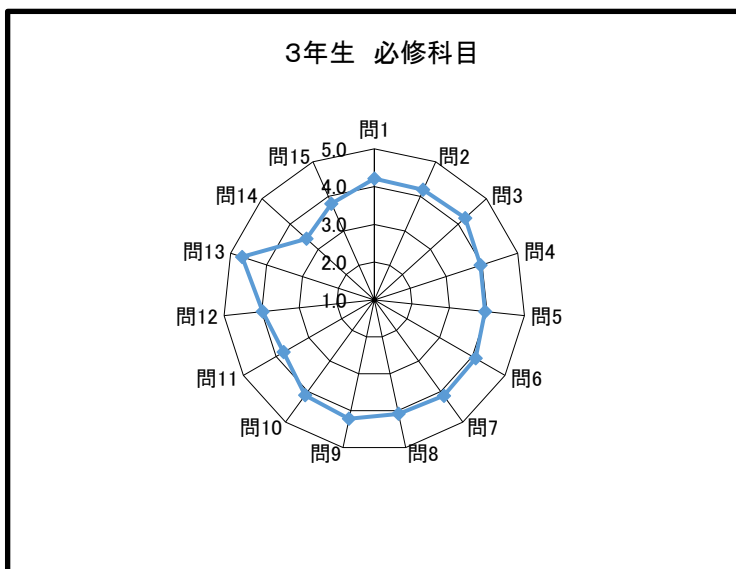

3年生 必修科目

問	回答						平均点
	5	4	3	2	1		
1	37.4%	49.7%	10.3%	1.4%	1.2%	問1	4.2
2	39.2%	45.7%	11.1%	3.2%	0.8%	問2	4.2
3	42.1%	45.1%	9.1%	2.8%	1.0%	問3	4.2
4	30.2%	43.8%	18.5%	6.9%	0.6%	問4	4.0
5	31.7%	42.0%	17.6%	7.3%	1.4%	問5	4.0
6	36.8%	43.5%	13.5%	5.4%	0.8%	問6	4.1
7	36.8%	45.9%	12.5%	3.8%	1.0%	問7	4.1
8	36.6%	44.7%	11.5%	5.4%	1.8%	問8	4.1
9	37.7%	48.6%	11.7%	1.6%	0.4%	問9	4.2
10	33.1%	50.8%	12.1%	3.4%	0.6%	問10	4.1
11	16.5%	52.1%	24.3%	6.4%	0.6%	問11	3.8
12	23.7%	52.3%	21.3%	2.6%	0.0%	問12	4.0
13	71.8%	25.0%	2.6%	0.6%	0.0%	問13	4.7
14	12.1%	34.6%	38.4%	13.5%	1.4%	問14	3.4
15	17.3%	51.2%	24.8%	6.0%	0.6%	問15	3.8