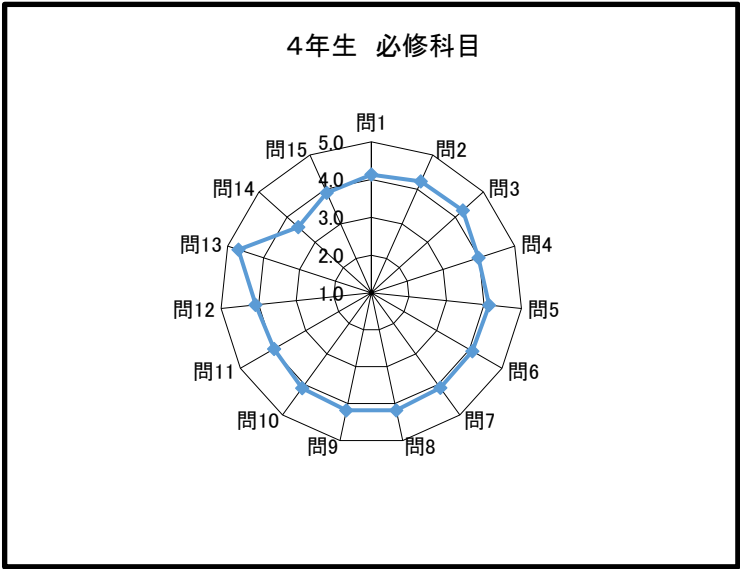

4年生 必修科目

問	回答						平均点
	5	4	3	2	1		
1	30.1%	55.0%	13.2%	1.7%	0.0%	問1	4.1
2	35.4%	53.9%	9.4%	1.3%	0.0%	問2	4.2
3	37.5%	52.9%	8.1%	1.5%	0.0%	問3	4.3
4	26.4%	50.9%	18.5%	4.3%	0.0%	問4	4.0
5	32.9%	50.5%	14.4%	1.7%	0.4%	問5	4.1
6	36.9%	42.9%	13.6%	6.0%	0.6%	問6	4.1
7	32.6%	48.8%	16.0%	2.1%	0.4%	問7	4.1
8	36.4%	47.8%	13.7%	2.1%	0.0%	問8	4.2
9	35.6%	48.4%	14.5%	1.1%	0.4%	問9	4.2
10	28.8%	55.2%	15.0%	1.1%	0.0%	問10	4.1
11	23.2%	54.8%	17.9%	3.6%	0.4%	問11	4.0
12	29.6%	53.9%	12.4%	3.2%	0.9%	問12	4.1
13	75.2%	21.0%	3.0%	0.9%	0.0%	問13	4.7
14	19.4%	37.7%	29.6%	10.2%	3.0%	問14	3.6
15	21.7%	51.0%	23.0%	4.1%	0.2%	問15	3.9