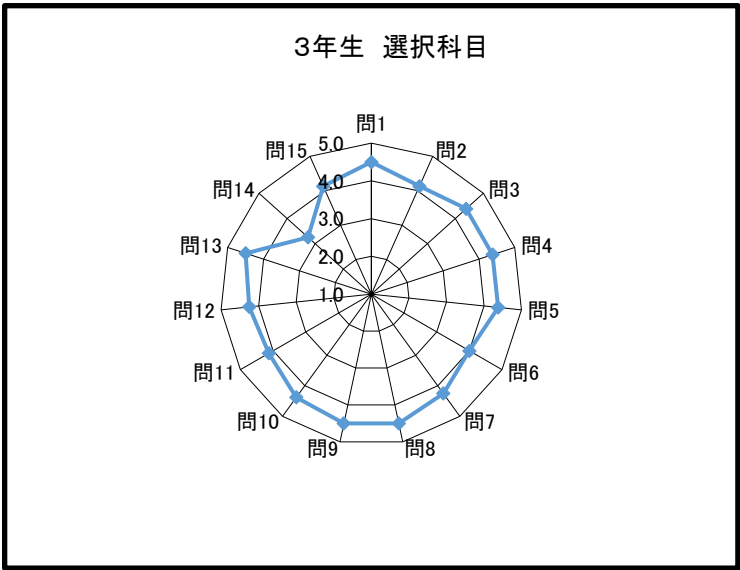

3年生 選択科目

問	回答						平均点
	5	4	3	2	1		
1	50.0%	50.0%	0.0%	0.0%	0.0%	問1	4.5
2	37.5%	37.5%	25.0%	0.0%	0.0%	問2	4.1
3	37.5%	62.5%	0.0%	0.0%	0.0%	問3	4.4
4	37.5%	62.5%	0.0%	0.0%	0.0%	問4	4.4
5	50.0%	37.5%	12.5%	0.0%	0.0%	問5	4.4
6	25.0%	50.0%	25.0%	0.0%	0.0%	問6	4.0
7	37.5%	50.0%	12.5%	0.0%	0.0%	問7	4.3
8	50.0%	50.0%	0.0%	0.0%	0.0%	問8	4.5
9	50.0%	50.0%	0.0%	0.0%	0.0%	問9	4.5
10	37.5%	62.5%	0.0%	0.0%	0.0%	問10	4.4
11	25.0%	62.5%	12.5%	0.0%	0.0%	問11	4.1
12	25.0%	75.0%	0.0%	0.0%	0.0%	問12	4.3
13	50.0%	50.0%	0.0%	0.0%	0.0%	問13	4.5
14	0.0%	50.0%	25.0%	25.0%	0.0%	問14	3.3
15	25.0%	62.5%	12.5%	0.0%	0.0%	問15	4.1