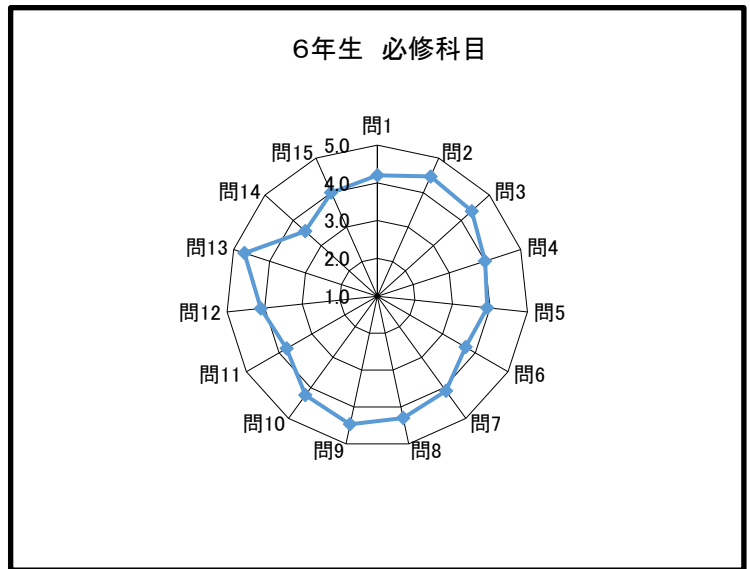

6年生 必修科目

問	回答						平均点
	5	4	3	2	1		
1	36.7%	50.0%	10.0%	3.3%	0.0%	問1	4.2
2	46.7%	53.3%	0.0%	0.0%	0.0%	問2	4.5
3	46.7%	43.3%	10.0%	0.0%	0.0%	問3	4.4
4	33.3%	43.3%	13.3%	10.0%	0.0%	問4	4.0
5	30.0%	36.7%	30.0%	3.3%	0.0%	問5	3.9
6	16.7%	43.3%	33.3%	6.7%	0.0%	問6	3.7
7	26.7%	56.7%	16.7%	0.0%	0.0%	問7	4.1
8	40.0%	50.0%	10.0%	0.0%	0.0%	問8	4.3
9	53.3%	40.0%	6.7%	0.0%	0.0%	問9	4.5
10	37.9%	48.3%	13.8%	0.0%	0.0%	問10	4.2
11	16.7%	56.7%	16.7%	6.7%	3.3%	問11	3.8
12	33.3%	46.7%	16.7%	3.3%	0.0%	問12	4.1
13	83.3%	10.0%	3.3%	0.0%	3.3%	問13	4.7
14	20.0%	36.7%	26.7%	13.3%	3.3%	問14	3.6
15	30.0%	46.7%	16.7%	6.7%	0.0%	問15	4.0