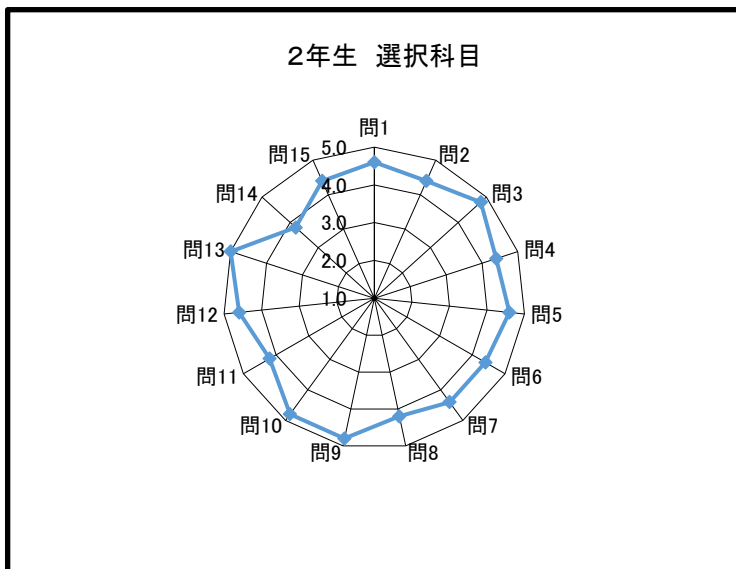

2年生 選択科目

問	回答						平均点
	5	4	3	2	1		
1	60.0%	40.0%	0.0%	0.0%	0.0%	問1	4.6
2	40.0%	60.0%	0.0%	0.0%	0.0%	問2	4.4
3	80.0%	20.0%	0.0%	0.0%	0.0%	問3	4.8
4	40.0%	60.0%	0.0%	0.0%	0.0%	問4	4.4
5	60.0%	40.0%	0.0%	0.0%	0.0%	問5	4.6
6	40.0%	60.0%	0.0%	0.0%	0.0%	問6	4.4
7	40.0%	60.0%	0.0%	0.0%	0.0%	問7	4.4
8	40.0%	40.0%	20.0%	0.0%	0.0%	問8	4.2
9	80.0%	20.0%	0.0%	0.0%	0.0%	問9	4.8
10	80.0%	20.0%	0.0%	0.0%	0.0%	問10	4.8
11	20.0%	80.0%	0.0%	0.0%	0.0%	問11	4.2
12	60.0%	40.0%	0.0%	0.0%	0.0%	問12	4.6
13	100.0%	0.0%	0.0%	0.0%	0.0%	問13	5.0
14	20.0%	40.0%	40.0%	0.0%	0.0%	問14	3.8
15	60.0%	20.0%	20.0%	0.0%	0.0%	問15	4.4